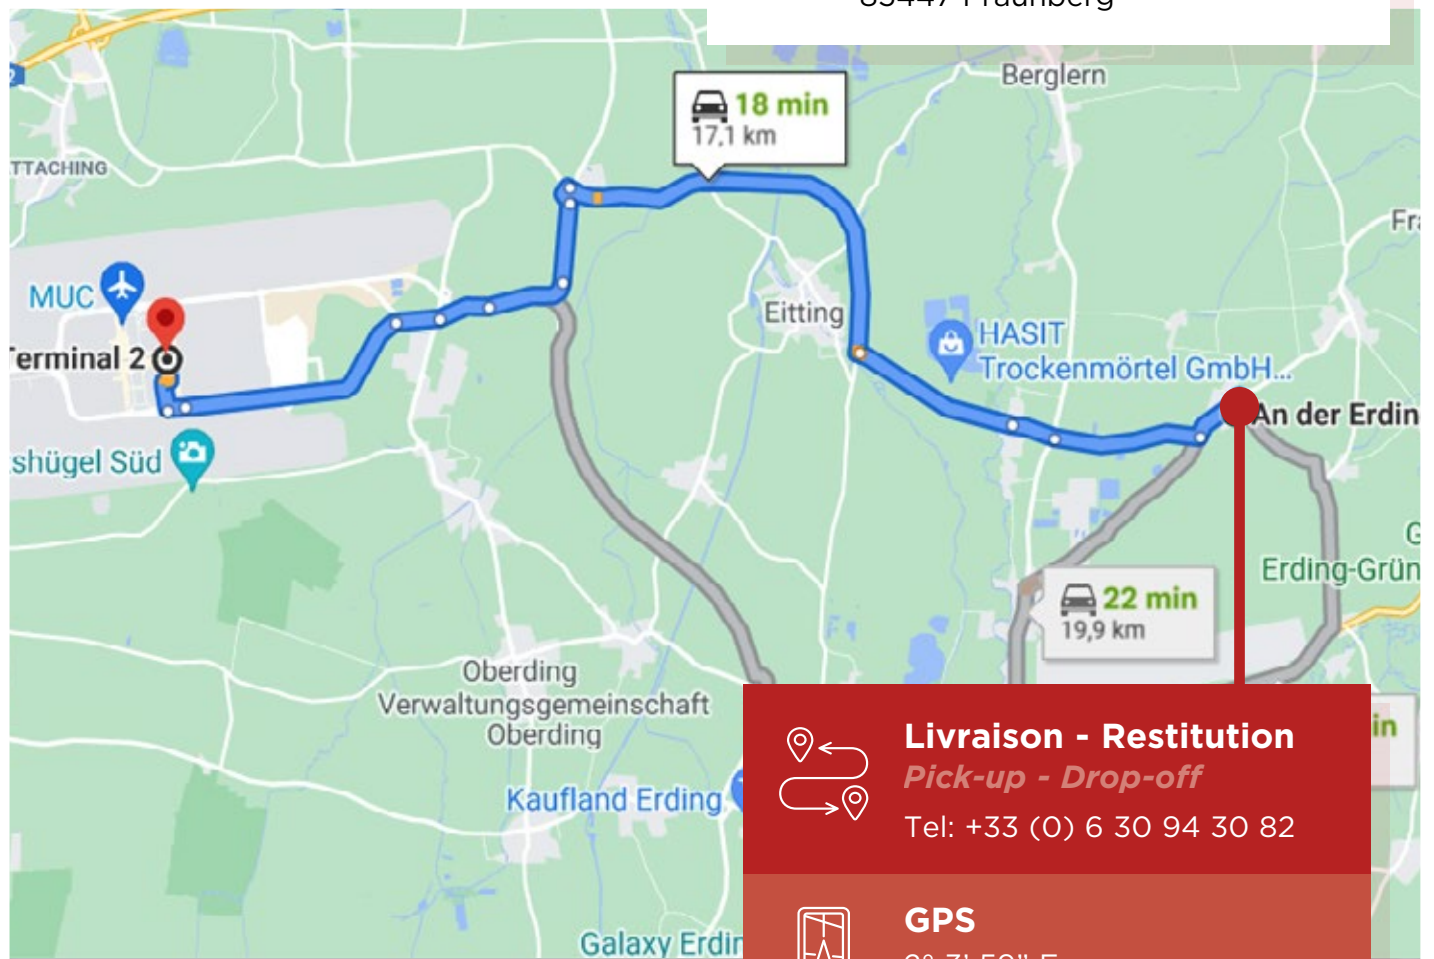

AÉROPORT DE MUNICH

Trajet de la navette de l'aéroport au centre de livraison : entre 10 à 15 minutes.

Shuttle travel from the airport to the delivery center: between 10 to 15 minutes.

MDS / Munich LOG IN OUT GmbH

An der Erdingerstrasse 5a
85447 Fraunberg

Livraison - Restitution

Pick-up - Drop-off

Tel: +33 (0) 6 30 94 30 82

GPS

2° 3' 59" E

41° 18' 28" N

Tél. : +33 (0) 6 30 94 30 82

Every day. Only possible with an appointment confirmed 4 working days in advance. The customers will be expected 30 minutes after the hour of fixed meeting.

- **MDS / Munich LOG IN OUT GmbH**
An der Erdingerstrasse 5a
85447 Fraunberg
- A shuttle will drive you back to the airport Departure Areas.

ARRIVÉE AU CENTRE / ARRIVAL AT THE CENTER:

Depuis la St 2082, tourner sur An der Erdingerstrass.
From St 2082, turn onto An der Erdingerstrass.

L'entrée du centre se trouve au bout de la rue.
The entrance to the center is at the end of the street.