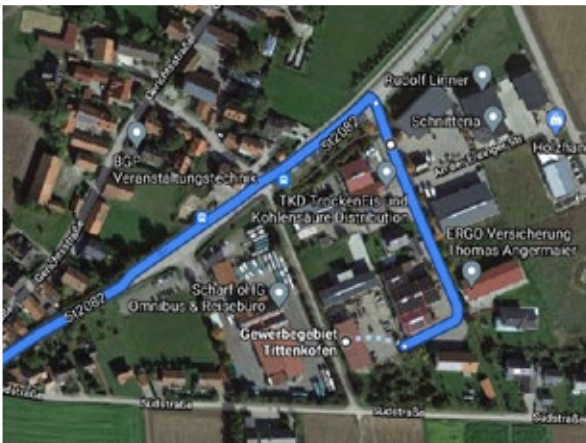

Every day. Only possible with an appointment confirmed 4 working days in advance. The customers will be expected 30 minutes after the hour of fixed meeting.

- **MDS / Munich LOG IN OUT GmbH**
An der Erdingerstrasse 5a
85447 Fraunberg
- A shuttle will drive you back to the airport Departure Areas.

ARRIVÉE AU CENTRE / ARRIVAL AT THE CENTER:

Depuis la St 2082, tourner sur An der Erdingerstrass.
From St 2082, turn onto An der Erdingerstrass.

L'entrée du centre se trouve au bout de la rue.
The entrance to the center is at the end of the street.